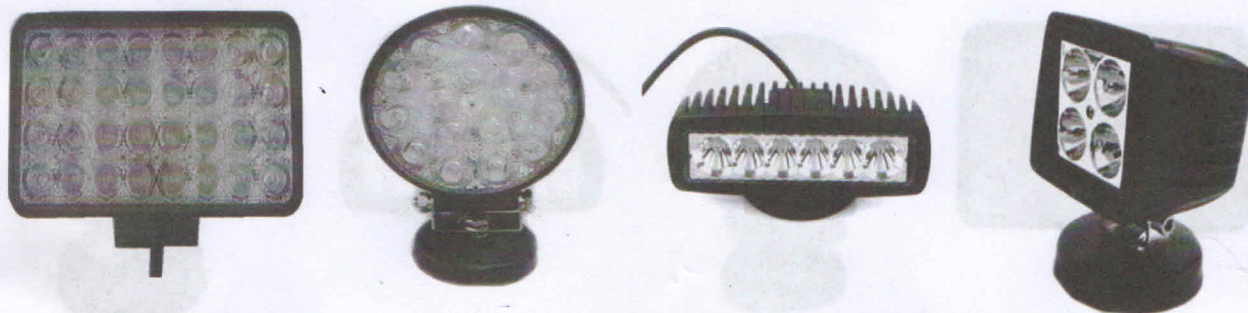

LED Work Lights Introduction

Specifications	LED Working Light									
	NFW12W	YW48W	CW96W	D4NCW18W	ZW75W	YW72W	CW120W	NFW48W	NFW27W	NYW27
Input Voltage	10-30V DC									
Light Color	Cool White (6000-6500K)									
Size (mm)	66*80*30	130*119*50	201*125*65	160*45*36	124*140*58	150*140*50	235*120*60	107*125*51	109x126x40	112x126x40
Weight	0.14kg	0.663kg	1.24kg	0.17kg	0.77kg	0.8Kg	1.25kg	0.58kg	0.4kg	0.33kg
Waterproof Degree	IP67									
Operating Temperature	-40°C-120°C									
Working life	30000 hours									

Description:

- ◆ wide-range voltages
- ◆ widely used on different trucks, SUVs, cars, boats, and other means of transport.
- ◆ the bracket being easy to install
- ◆ different brightness and product sizes to choose from.
- ◆ aluminum casing, better shockproof and waterproof performance
- ◆ light perception: softer light to prevent glare.
- ◆ waterproof and anti-corrosion.

Application:

- ◆ Car lights, ◆ Cards lights, ◆ Off-road lights, ◆ Headlight machinery, ◆ Agricultural machinery,
- ◆ Construction lights, ◆ Headlights excavators, ◆ Forklifts lights, ◆ Snow lights,
- ◆ Light armored vehicles and other automotive lighting.